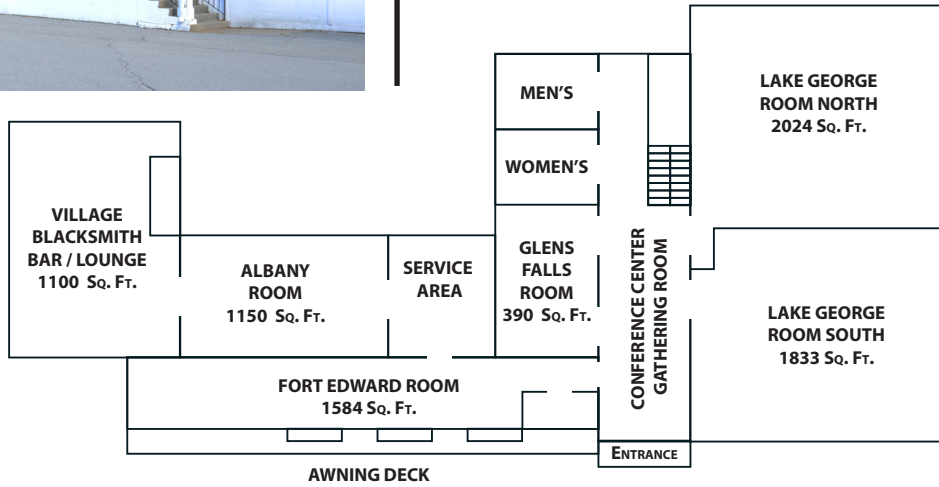

MEETING ROOM LAYOUTS

CONFERENCE CENTER MAIN FLOOR

Rooms	Albany Room	Fort Edward Room	Glens Falls Room	Lake George Room	Lake George North	Lake George South
Dimensions	25 x 46	22 x 72	15 x 26	47 x 82	47 x 43	47 x 39
 Theatre	100	150	30	325	150	150
 Classroom	50	75	20	180	150	90
 Board Room	50	70	18	175	120	120
 Rounds	80	96	20	250	120	120
 U-Shape	45	75	20	75	45	40
Square Feet	1,150	1,584	390	3,850	2,201	1,833
Ceiling	12'	12'	9'	12.6'	12.6'	12.6'

FORT WILLIAM HENRY
HOTEL AND CONFERENCE CENTER

Please call us at (518) 964-6633
or 1-888-389-4554
Our Fax is (518) 964-6687

MEETING ROOM LAYOUTS

CONFERENCE CENTER LOWER FLOOR

Rooms	Indian Lake Room	Tupper Lake Room	Blue Mtn. Lake Room	Long Lake Room
Dimensions	16 x 23	20 x 23	22 x 28	22 x 43
 Theatre	30	40	60	80
 Classroom	21	27	40	48
 Board Room	10	20	40	45
 Rounds	20	30	45	50
 U-Shape	12	12	24	40
Square Feet	368	460	836	946
Ceiling	8'	8'	8'	8'

FORT WILLIAM HENRY
HOTEL AND CONFERENCE CENTER

Please call us at (518) 964-6633
or 1-888-389-4554.
Our Fax is (518) 964-6687

MEETING ROOM LAYOUTS

WHITE LION, TANKARD TAVERNE AND THE CARRIAGE HOUSE

Rooms	White Lion Room	Tankard Taverne	The Carriage House at Towers Hall
Dimensions	35 x 56	30 x 67	65 x 116
 Theatre	300	90	Ask For More Information On What Kind of Functions Can be Held Here
 Classroom	120	40	
 Board Room	90	64	
 Rounds	175	60	
 U-Shape	75	45	
Square Feet	1,960	2,010	
Ceiling	16'	12'	