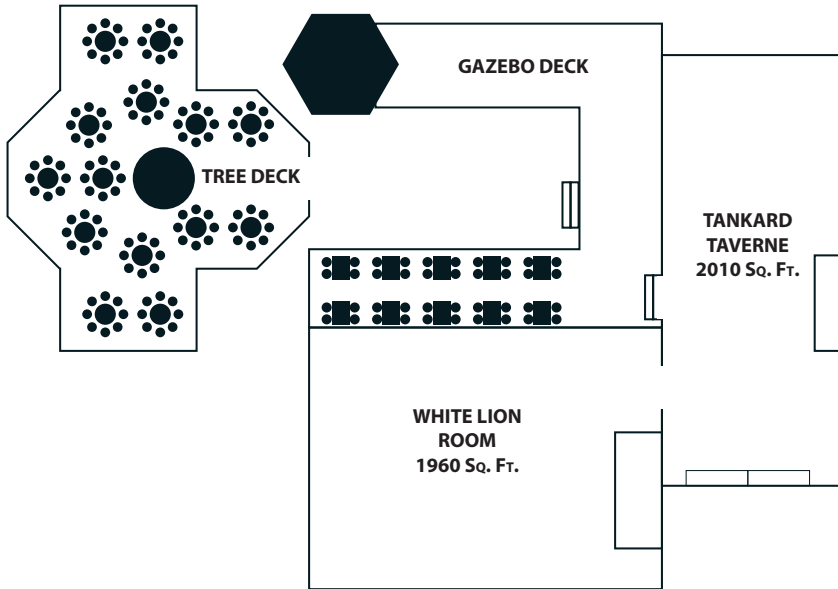

MEETING ROOM LAYOUTS

CONFERENCE CENTER MAIN FLOOR

Rooms	Albany Room	Fort Edward Room	Glens Falls Room	Lake George Room	Lake George North	Lake George South
Dimensions	25 x 46	22 x 72	15 x 26	47 x 82	47 x 43	47 x 39
 Theatre	100	150	30	325	150	150
 Classroom	50	75	20	180	150	90
 Board Room	50	70	18	175	120	120
 Rounds	80	96	20	250	120	120
 U-Shape	45	75	20	75	45	40
Square Feet	1,150	1,584	390	3,850	2,201	1,833
Ceiling	12'	12'	9'	12.6'	12.6'	12.6'

FORT WILLIAM HENRY
HOTEL AND CONFERENCE CENTER

Please call us at (518) 964-6633
or 1-888-389-4554
Our Fax is (518) 964-6687

MEETING ROOM LAYOUTS

CONFERENCE CENTER LOWER FLOOR

Rooms	Indian Lake Room	Tupper Lake Room	Blue Mtn. Lake Room	Long Lake Room
Dimensions	16 x 23	20 x 23	22 x 28	22 x 43
 Theatre	30	40	60	80
 Classroom	21	27	40	48
 Board Room	10	20	40	45
 Rounds	20	30	45	50
 U-Shape	12	12	24	40
Square Feet	368	460	836	946
Ceiling	8'	8'	8'	8'

FORT WILLIAM HENRY
HOTEL AND CONFERENCE CENTER

Please call us at (518) 964-6633
or 1-888-389-4554.
Our Fax is (518) 964-6687

MEETING ROOM LAYOUTS

WHITE LION, TANKARD TAVERNE AND THE CARRIAGE HOUSE

Rooms	White Lion Room	Tankard Taverne	The Carriage House at Towers Hall
Dimensions	35 x 56	30 x 67	65 x 116
 Theatre	300	90	Ask For More Information On What Kind of Functions Can be Held Here
 Classroom	120	40	
 Board Room	90	64	
 Rounds	175	60	
 U-Shape	75	45	
Square Feet	1,960	2,010	
Ceiling	16'	12'	