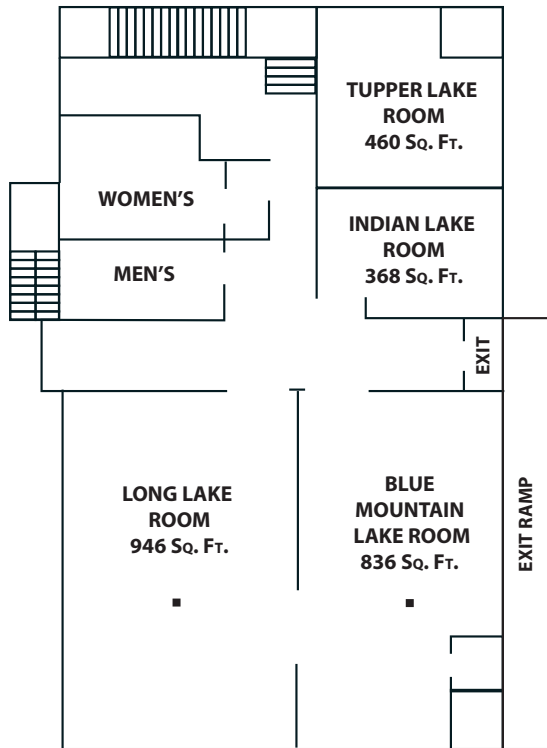

MEETING ROOM LAYOUTS

CONFERENCE CENTER MAIN FLOOR

Rooms	Albany Room	Fort Edward Room	Glens Falls Room	Lake George Room	Lake George North	Lake George South
Dimensions	25 x 46	22 x 72	15 x 26	47 x 82	47 x 43	47 x 39
 Theatre	100	150	30	325	150	150
 Classroom	50	75	20	180	150	90
 Board Room	50	70	18	175	120	120
 Rounds	80	96	20	250	120	120
 U-Shape	45	75	20	75	45	40
Square Feet	1,150	1,584	390	3,850	2,201	1,833
Ceiling	12'	12'	9'	12.6'	12.6'	12.6'

FORT WILLIAM HENRY
HOTEL AND CONFERENCE CENTER

Please call us at (518) 964-6633
or 1-888-389-4554
Our Fax is (518) 964-6687

MEETING ROOM LAYOUTS

CONFERENCE CENTER LOWER FLOOR

Rooms	Indian Lake Room	Tupper Lake Room	Blue Mtn. Lake Room	Long Lake Room
Dimensions	16 x 23	20 x 23	22 x 28	22 x 43
 Theatre	30	40	60	80
 Classroom	21	27	40	48
 Board Room	10	20	40	45
 Rounds	20	30	45	50
 U-Shape	12	12	24	40
Square Feet	368	460	836	946
Ceiling	8'	8'	8'	8'

FORT WILLIAM HENRY
HOTEL AND CONFERENCE CENTER

Please call us at (518) 964-6633
or 1-888-389-4554.
Our Fax is (518) 964-6687

MEETING ROOM LAYOUTS

WHITE LION, TANKARD TAVERNE AND THE CARRIAGE HOUSE

Rooms	White Lion Room	Tankard Taverne	The Carriage House at Towers Hall
Dimensions	35 x 56	30 x 67	65 x 116
 Theatre	300	90	Ask For More Information On What Kind of Functions Can be Held Here
 Classroom	120	40	
 Board Room	90	64	
 Rounds	175	60	
 U-Shape	75	45	
Square Feet	1,960	2,010	
Ceiling	16'	12'	